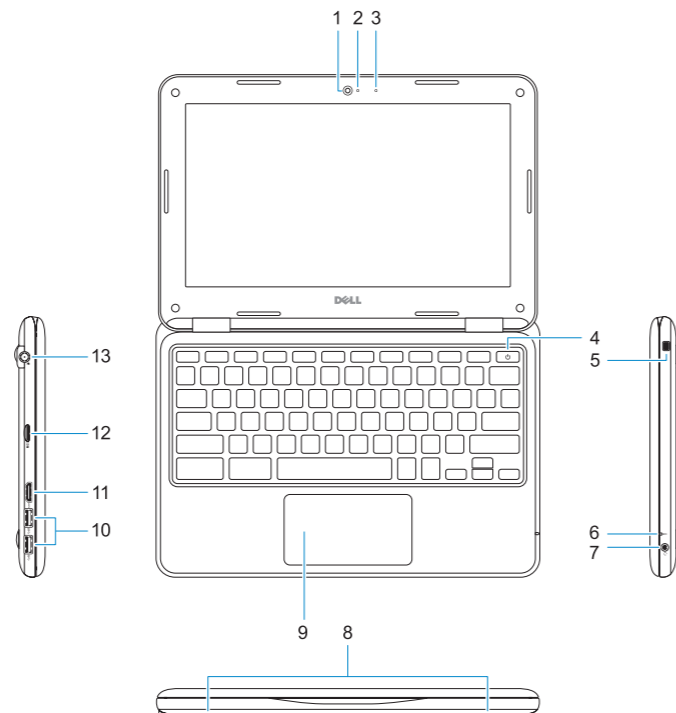

## Features

Funciones

1. Camera
2. Camera status light
3. Microphone
4. Power button
5. Noble wedge lock slot
6. Battery status light
7. Universal audio jack
8. Speakers
9. Touchpad
10. USB 3.0 ports

11. HDMI port
12. microSD card reader
13. Power connector port
14. Dell Activity Light
15. Service tag label