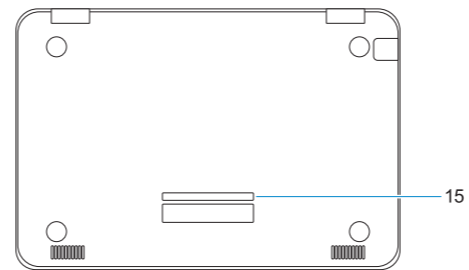

## Features

Funciones

1. Camera
2. Camera status light
3. Microphone
4. Power button
5. Noble wedge lock slot
6. Battery status light
7. Universal audio jack
8. Speakers
9. Touchpad
10. USB 3.0 ports

11. HDMI port
12. microSD card reader
13. Power connector port
14. Dell Activity Light
15. Service tag label